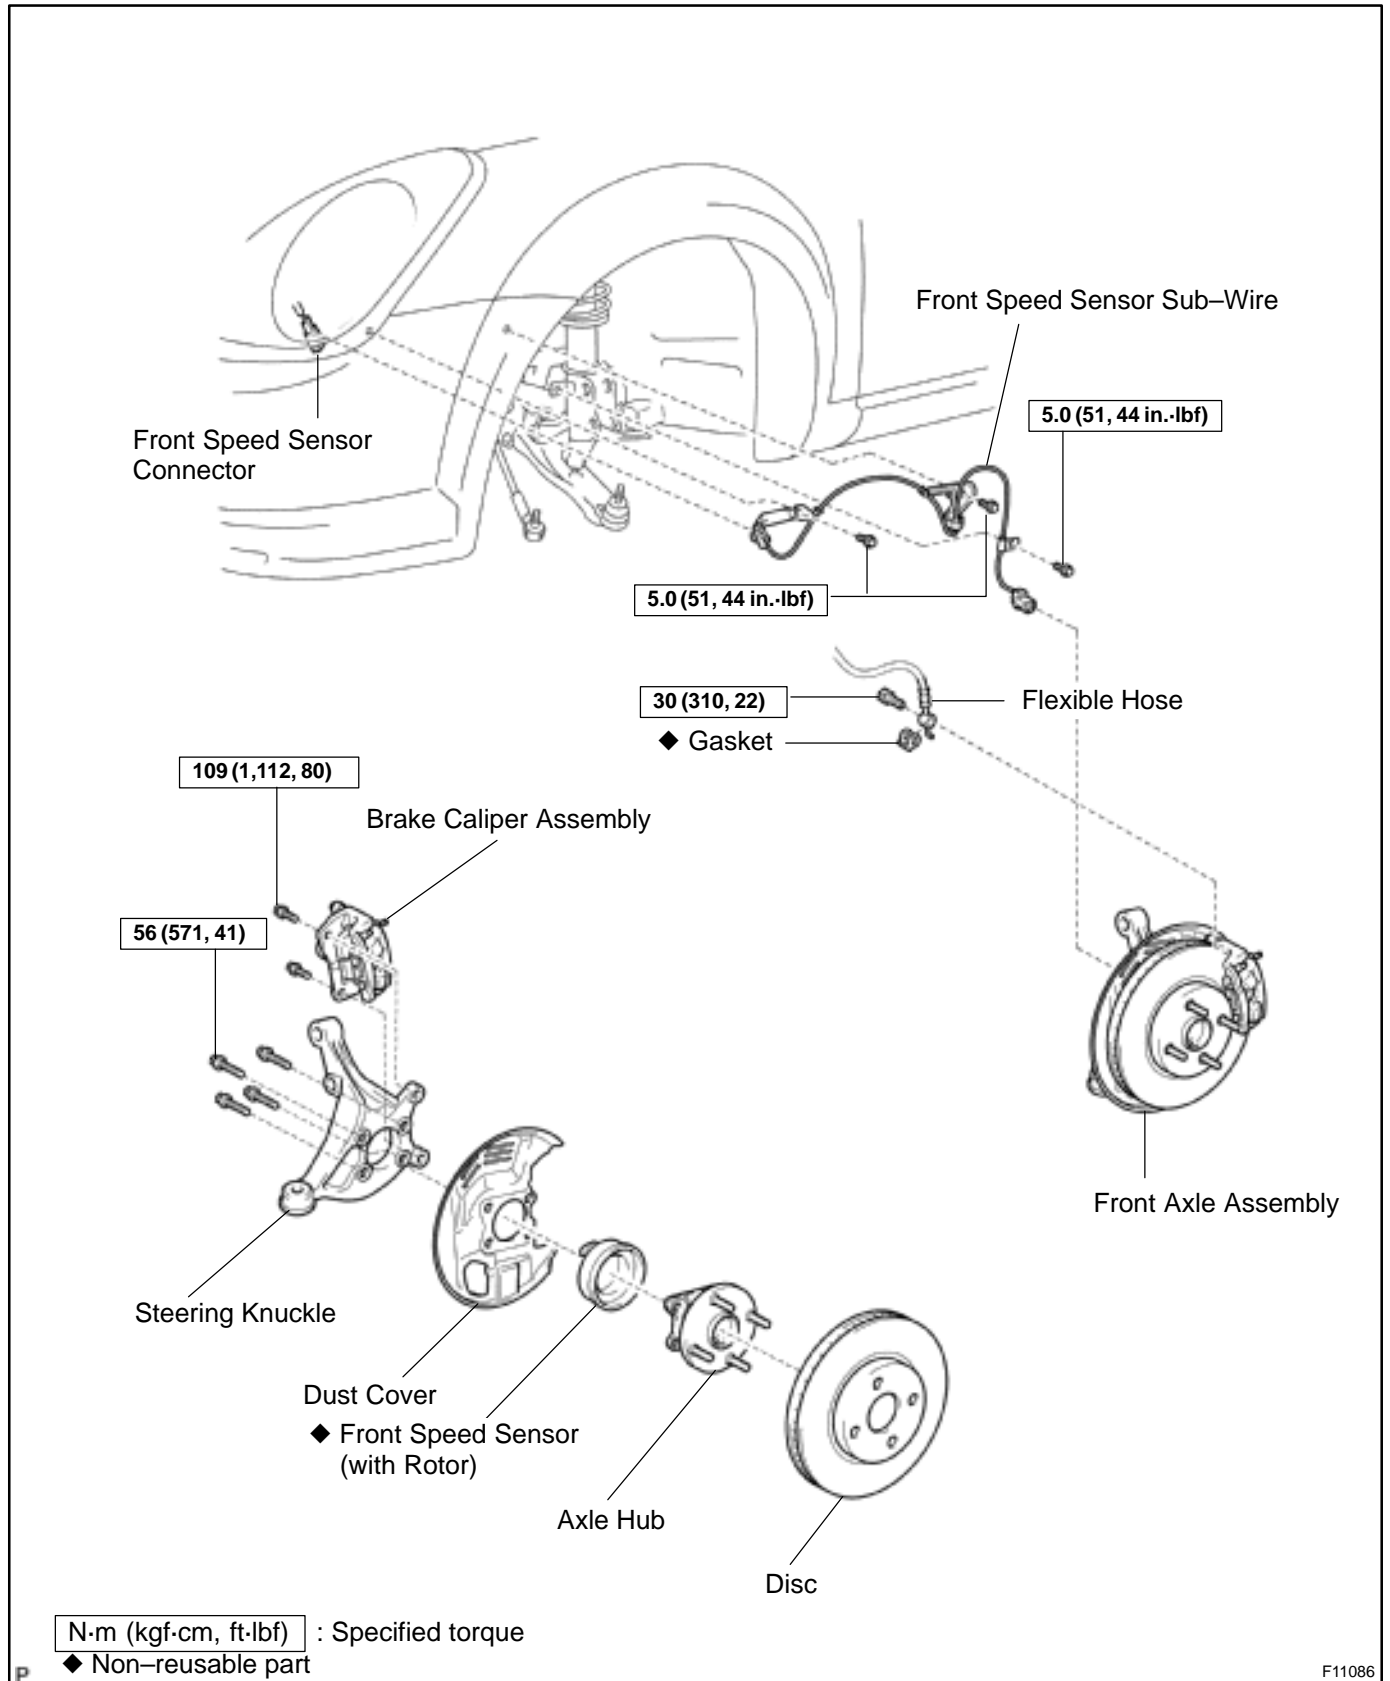

FRONT SPEED SENSOR COMPONENTS

BR0R0-03

F11086